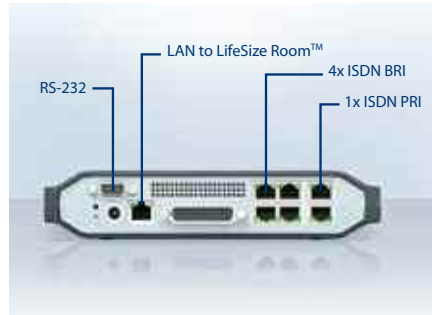

Supports all H.320 video resolutions including CIF, 4CIF, SIF, 2SIF, 4SIF, HD

Network Interfaces

4 x BRI (RJ-45) S/T version
1 x PRI T1/E1 (RJ-45)
1 x 10/100 Mbps auto sensing (LifeSize Room)

Ethernet

Embedded web server
TCP/IP, DHCP, ARP, SCP, HTTP, HTTPS, SSL, SSH
10/100 Mbps auto sensing